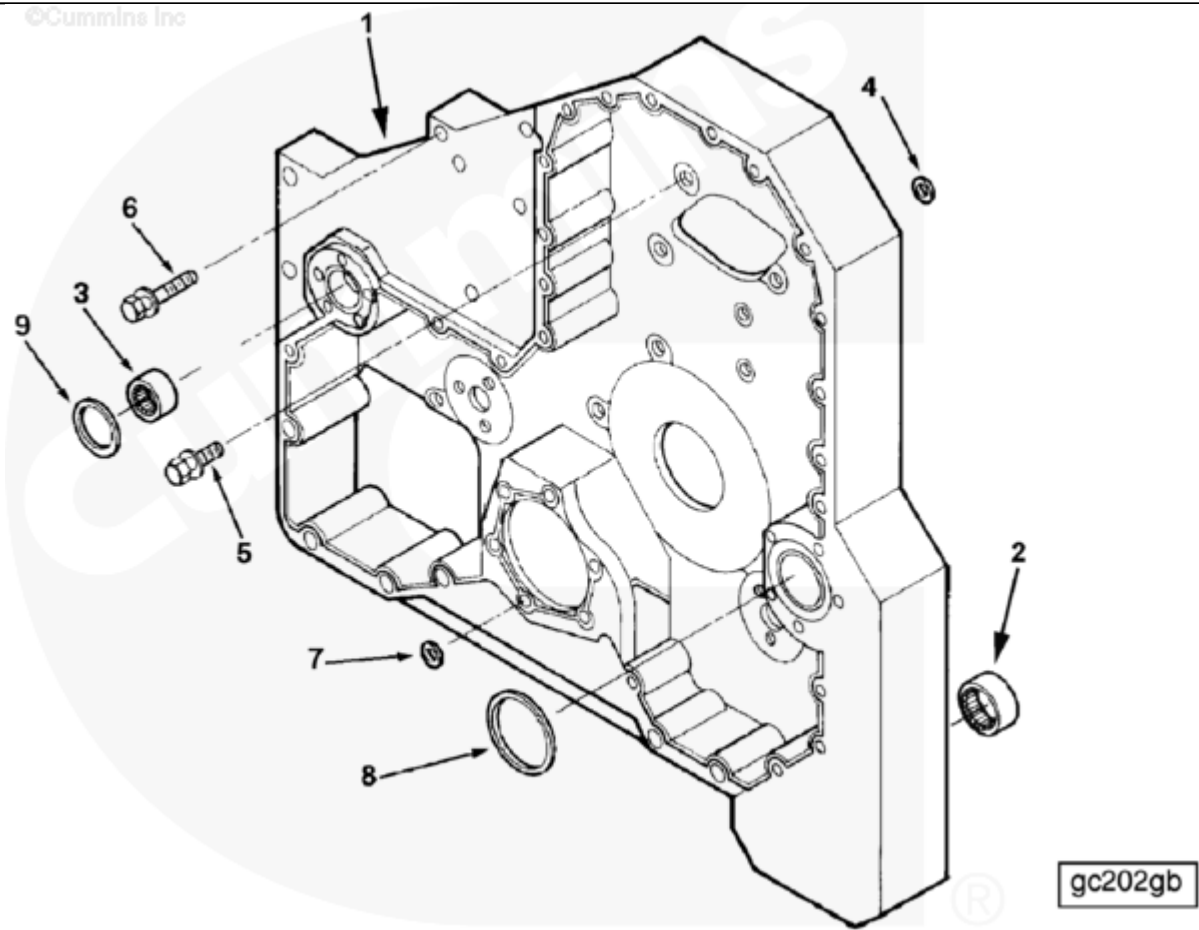

Parts Catalog - Option Detail

Electronic Parts Catalog - Option Detail				
Option	Group	Graphic	Film Card	Date
BB2712-05	01.06	gc202gb	II	27-JUL-07
Engines	ISM CM570, ISM CM570/870, ISM CM875, ISM CM876, ISM CM876 E, ISM11 CM876 M103, ISM11 CM876 SN, M11 CELECT, M11 CELECT PLUS, M11 MECHANICAL, QSM11 CM570, QSM11 CM876			

SMALL | MEDIUM | LARGE

Cart	Ref No	Part Number	Part Description	Required	Remarks
View My Cart					
		BB2712-05	Gear Housing		Gear Housing
<input type="checkbox"/>	1	4985108	Gear Housing	1	
<input type="checkbox"/>	2	3025354	Needle Bearing	1	
	3	3893913	Needle Bearing	1	

<input type="checkbox"/>					
<input type="checkbox"/>	4	3883150	O-Ring Seal	1	
<input type="checkbox"/>	5	3818060	Captive Washer Cap Screw	11	M10 X 1.50 X 25.
<input type="checkbox"/>	6	3820186	Captive Washer Cap Screw	5	M10 X 1.50 X 50.
<input type="checkbox"/>	7	3201659	Rectangular Ring Seal	6	
<input type="checkbox"/>	8	3820945	Rectangular Ring Seal	1	
<input type="checkbox"/>	9	3820946	Rectangular Ring Seal	1	